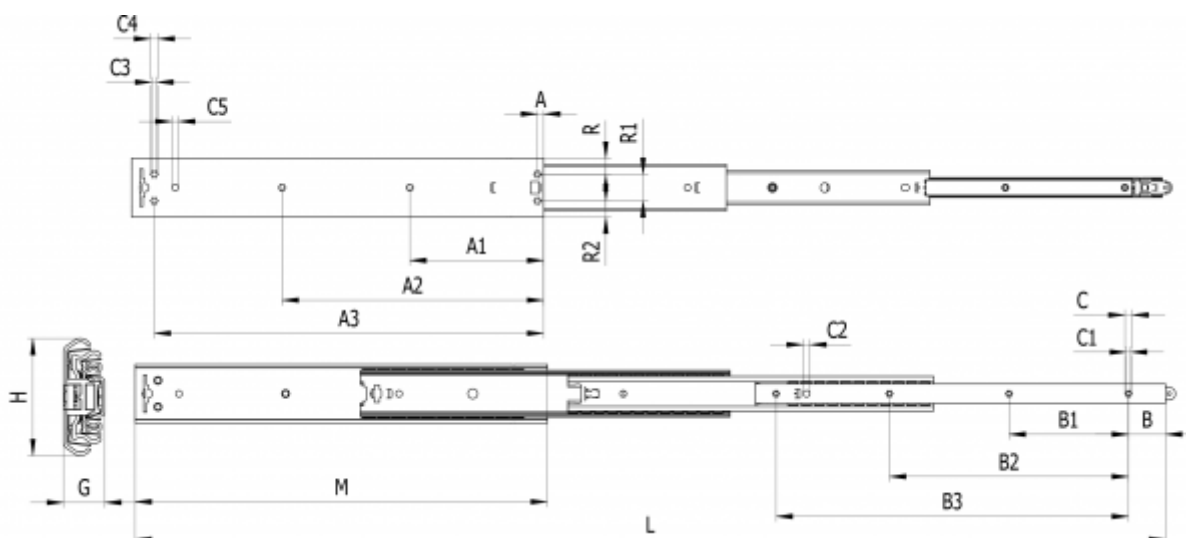

Article number: 11111M38

Description: Thomas Regout Telescopic Slide 11111M38 CONDOR, 4-piece
Length 900 mm / load cap. 100 kg / extension 1350 mm

Measures

A = 7.5	C = 8.1	L = 1350
A1 = 290	C1 = 5.1	Load capacity = 100
A2 = 580	C2 = 8	M = 900
A3 = 865	C3 = 6.5	R = 19.45
B = 45	C4 = 9.5	R1 = 32.02
B1 = 275	C5 = 8	R2 = 19.45
B2 = 550	G = 25.1	
B3 = 827.5	H = 70.9	